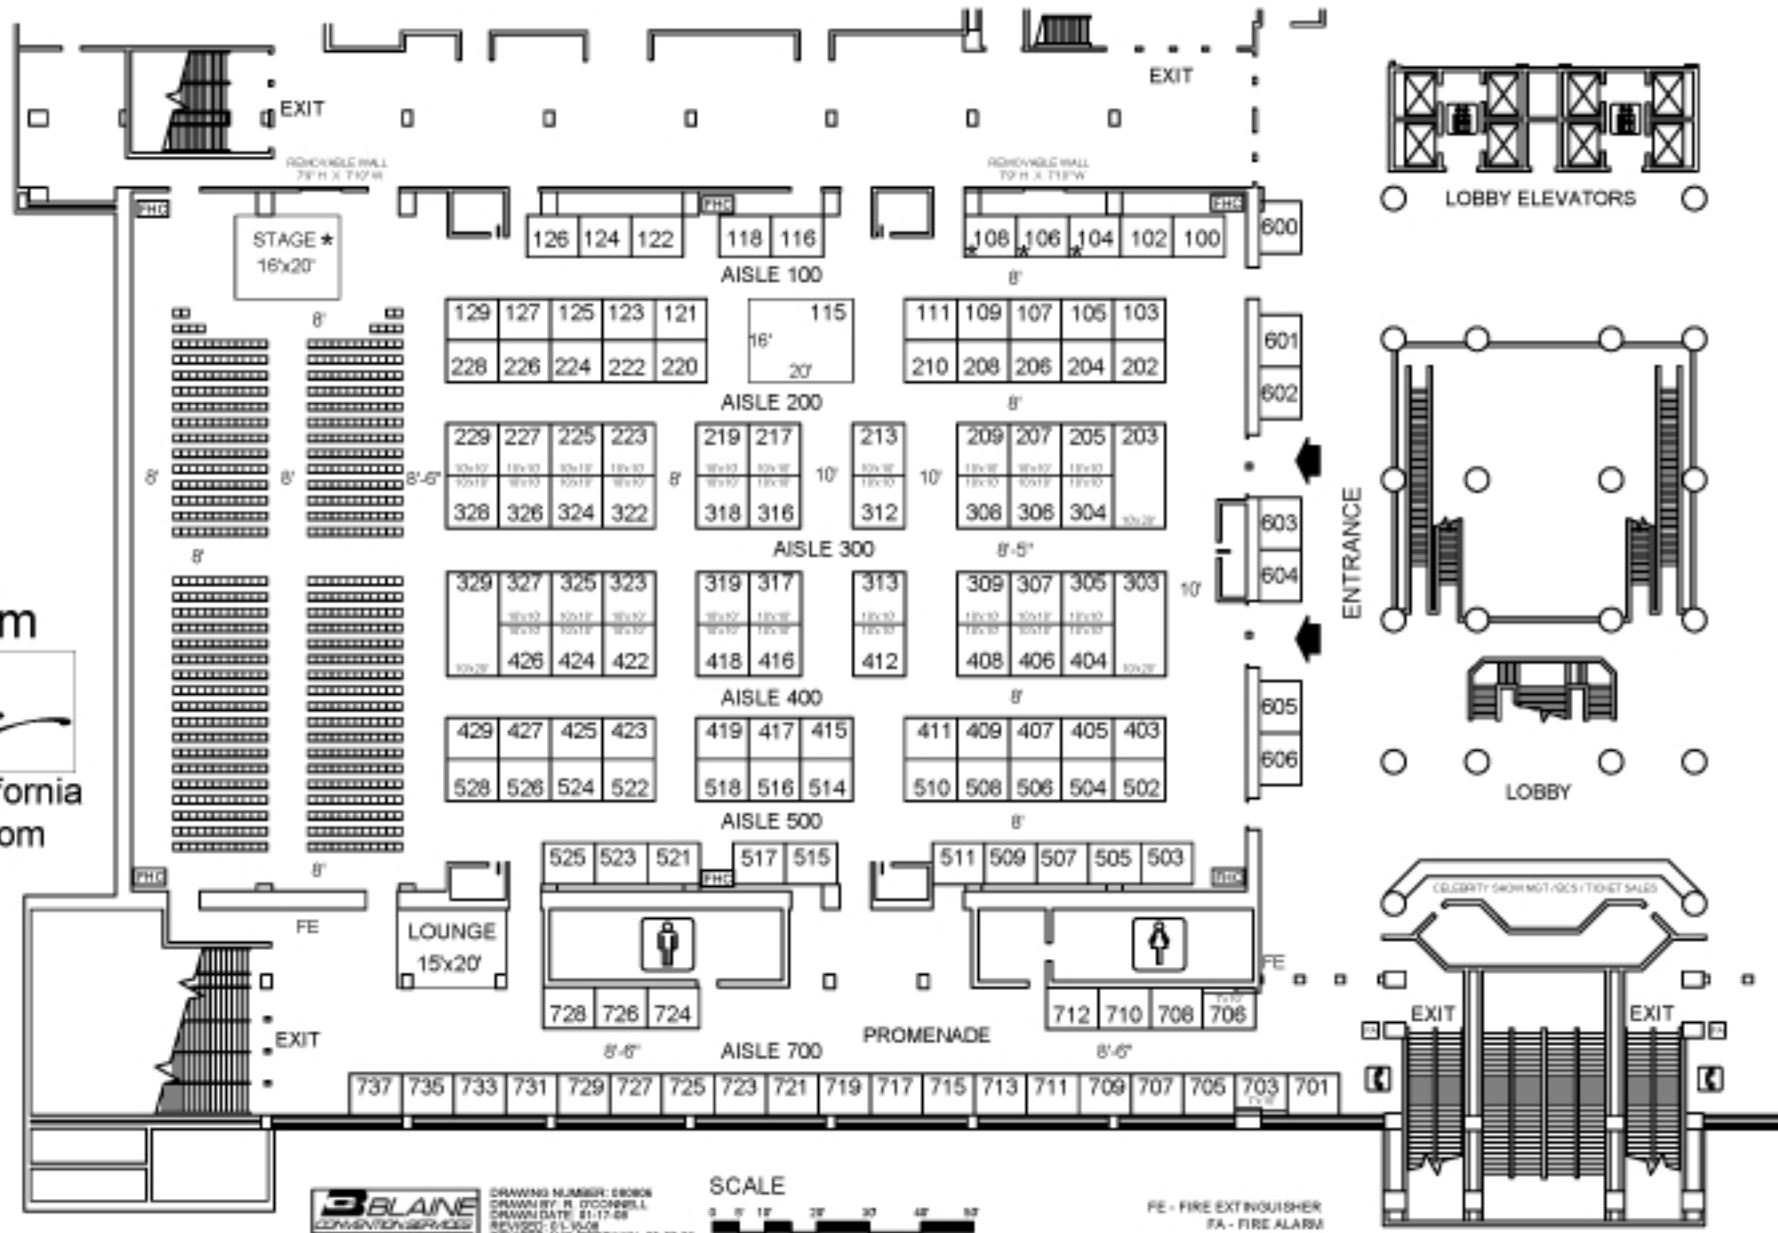

CELEBRITY FOOD SHOW

AUGUST 7 - 9, 2009

Anaheim

 Anaheim, California
 Pacific Ballroom

BLAINE
 CONVENTION SERVICES

DRAWING NUMBER: 08008
 DRAWN BY: R. O'CONNELL
 DRAWN DATE: 01-17-08
 REVISED BY: J. BOER
 REVISED AND FOR: RUMIN: 02-07-08

FE - FIRE EXTINGUISHER
 FA - FIRE ALARM
 FH - FIRE HOSE

★ INDICATES LATE SET-UP, EARLY DISMANTLE
 ALL BOOTHS ARE 8'DEEPx10'WIDE UNLESS OTHERWISE NOTED
 PACIFIC BALLROOM EXHIBIT SQ FT = 28,730